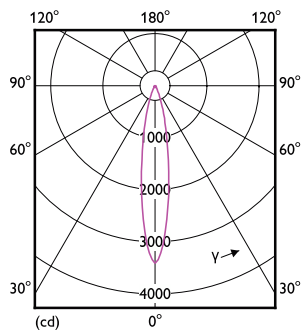

Maatschets

Product	D	C
MAS LED ExpertColor 7.5-43W MR16 940 24D	50,5 mm	46 mm

Fotometrische gegevens

Spectral Power Distribution Colour - MAS LED ExpertColor 7.5-43W MR16 940 24D

Light Distribution Diagram - MAS LED ExpertColor 7.5-43W MR16 940 24D