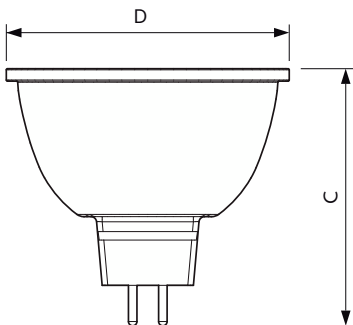

Maatschets

Product	D	C
MAS LED ExpertColor 7.5-43W MR16 940 24D	50,5 mm	46 mm

Fotometrische gegevens

Spectral Power Distribution Colour - MAS LED ExpertColor 7.5-43W MR16 940 24D

Light Distribution Diagram - MAS LED ExpertColor 7.5-43W MR16 940 24D