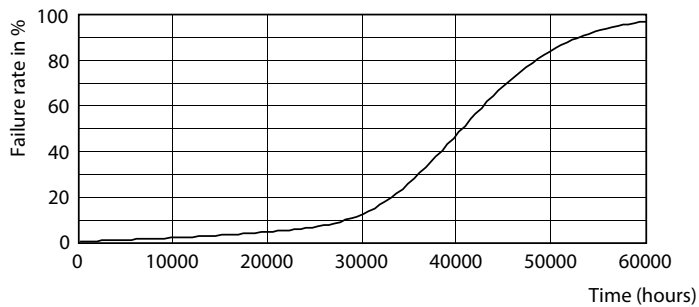

MASTER LEDspot ExpertColor LV

Fotometrische gegevens

Accent Lighting Spots - MAS LED ExpertColor 7.5-43W MR16 940 24D

Levensduur

Life Expectancy Diagram

Lumen Maintenance Diagram - MAS LED ExpertColor 7.5-43W MR16 940 24D