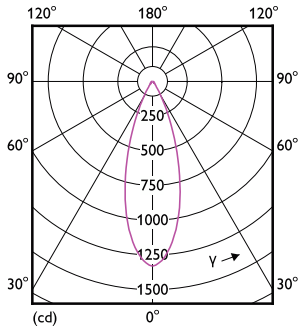

MASTER LEDspot ExpertColor LV

Fotometrische gegevens

Light Distribution Diagram - MAS LED ExpertColor 7.5-43W MR16 927 36D