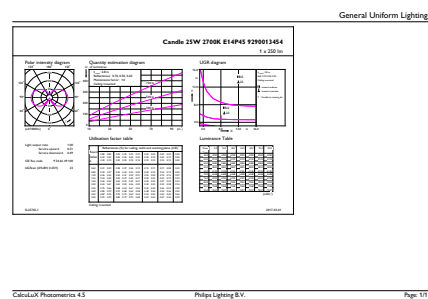

General uniform lighting - CorePro LEDLuster ND 2.2-25W P45 E14 FRG